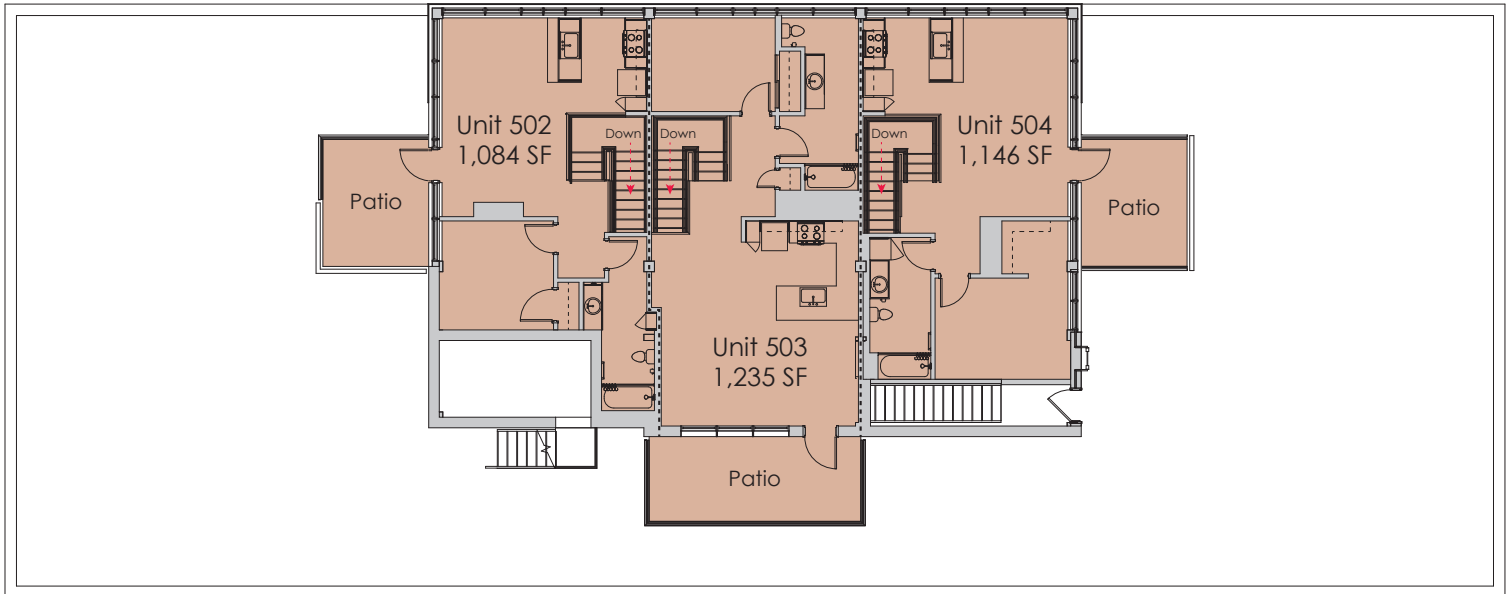

LANCASTER
SQUARE AT GATES
CIRCLE

1275 Delaware Residential Floor Plans

Floors 2-4 Typical Residential Floor Plan

- 1 Bedroom
- 2 Bedroom

5th Floor - Residential Floor Plan

- 1 Bedroom
- 2 Bedroom
- Duplex - 2 Bedroom

6th Floor - Residential Floor Plan

- 1 Bedroom
- 2 Bedroom
- Duplex - 2 Bedroom

Lower Level - Amenities Floor Plan

- Residential Amenities
- Commercial Office

1st Floor - Amenities Floor Plan

- Residential Amenities
- Cafe
- Commercial Office