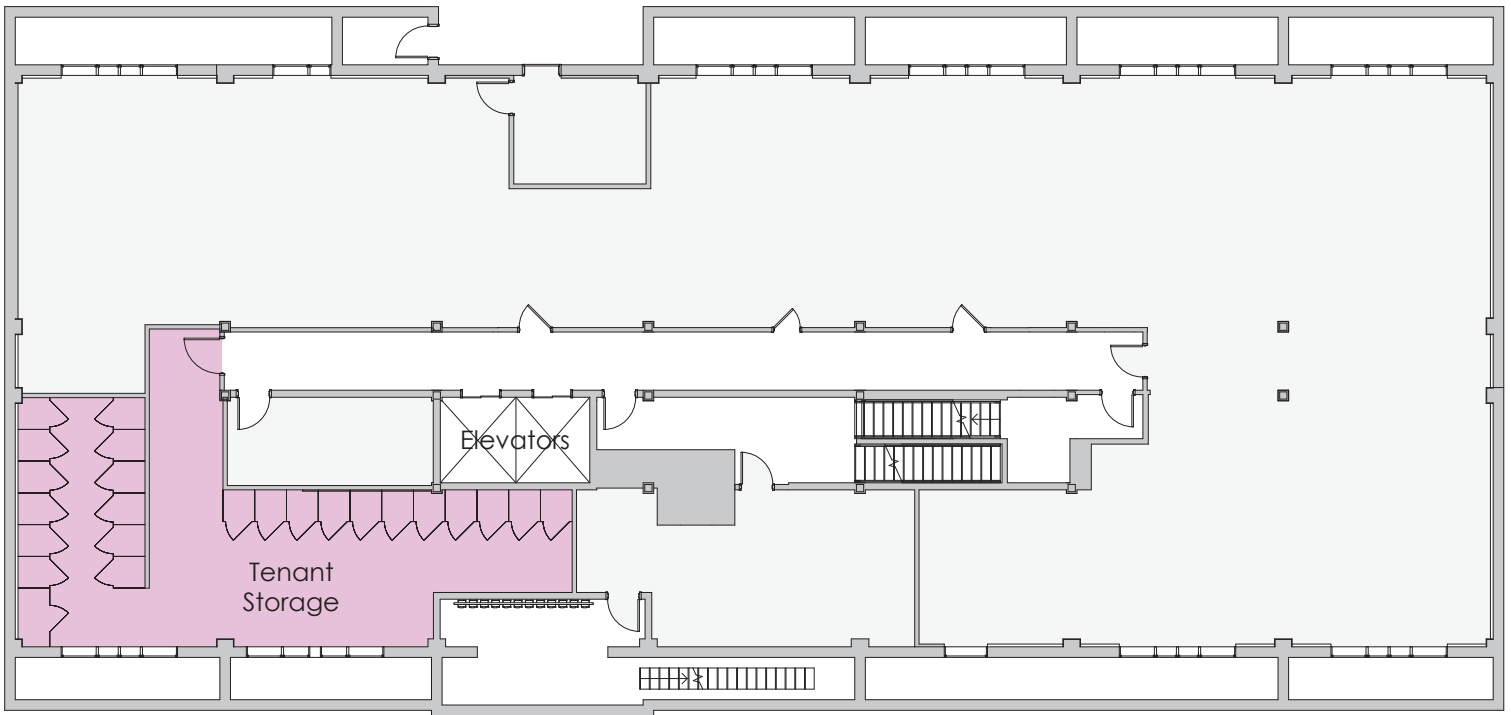

LANCASTER
SQUARE AT GATES
CIRCLE

1275 Delaware Residential Floor Plans

Floors 2-4 Typical Residential Floor Plan

- 1 Bedroom
- 2 Bedroom

5th Floor - Residential Floor Plan

- 1 Bedroom
- 2 Bedroom
- Duplex - 2 Bedroom

6th Floor - Residential Floor Plan

- 1 Bedroom
- 2 Bedroom
- Duplex - 2 Bedroom

Lower Level - Amenities Floor Plan

- Residential Amenities
- Commercial Office

1st Floor - Amenities Floor Plan

- Residential Amenities
- Cafe
- Commercial Office