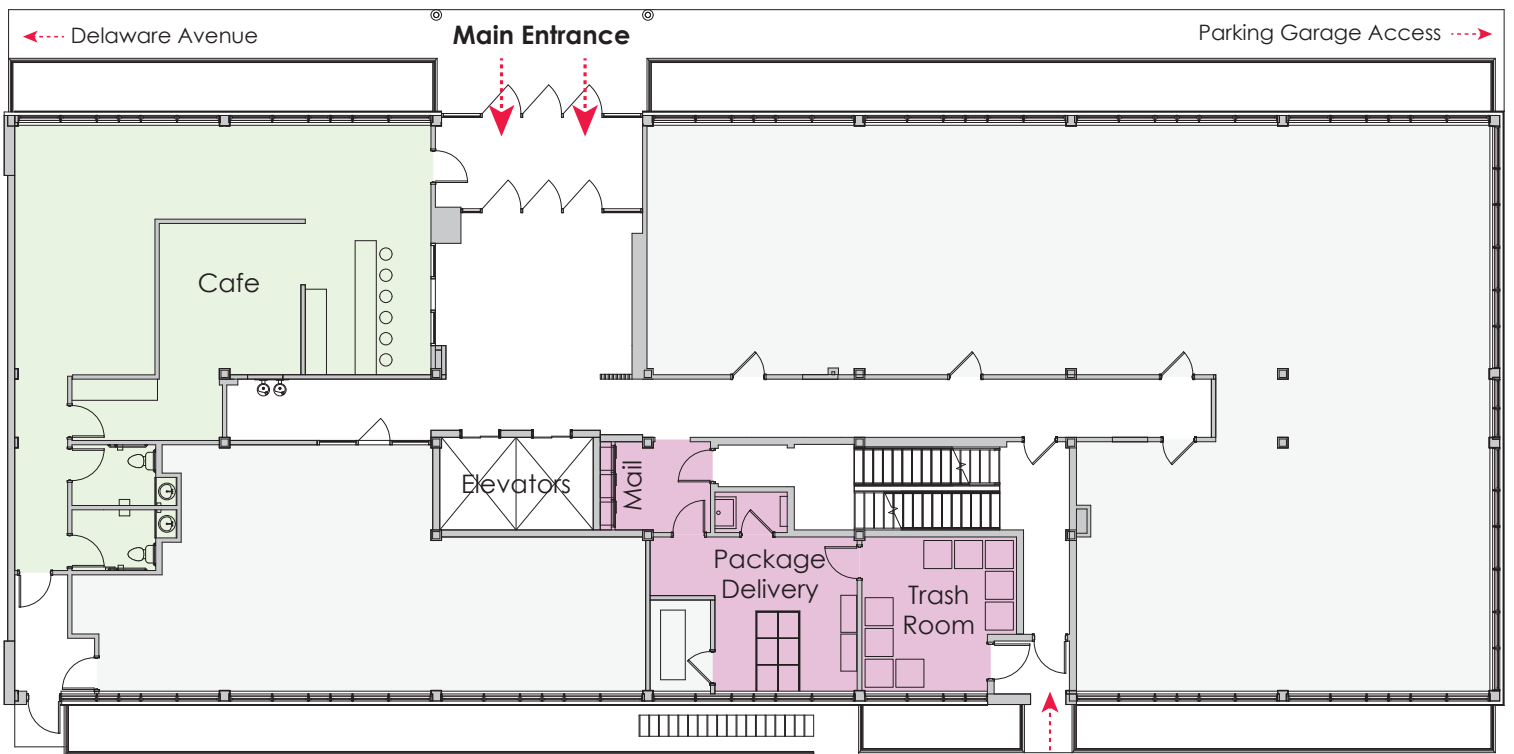

LANCASTER
SQUARE AT GATES
CIRCLE

1275 Delaware Residential Floor Plans

Floors 2-4 Typical Residential Floor Plan

- 1 Bedroom
- 2 Bedroom

5th Floor - Residential Floor Plan

- 1 Bedroom
- 2 Bedroom
- Duplex - 2 Bedroom

6th Floor - Residential Floor Plan

- 1 Bedroom
- 2 Bedroom
- Duplex - 2 Bedroom

Lower Level - Amenities Floor Plan

- Residential Amenities
- Commercial Office

1st Floor - Amenities Floor Plan

- Residential Amenities
- Cafe
- Commercial Office