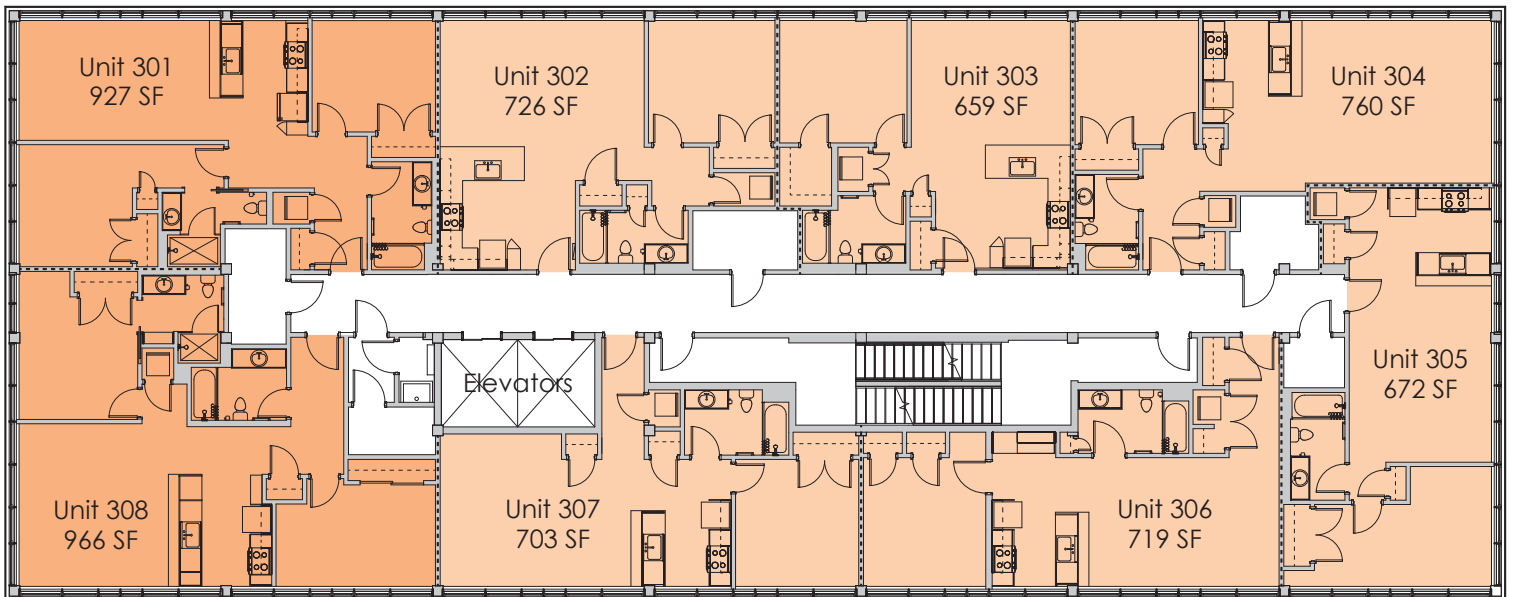

LANCASTER
SQUARE AT GATES
CIRCLE

1275 Delaware Residential Floor Plans

Floors 2-4 Typical Residential Floor Plan

- 1 Bedroom
- 2 Bedroom

5th Floor - Residential Floor Plan

- 1 Bedroom
- 2 Bedroom
- Duplex - 2 Bedroom

6th Floor - Residential Floor Plan

- 1 Bedroom
- 2 Bedroom
- Duplex - 2 Bedroom

Lower Level - Amenities Floor Plan

- Residential Amenities
- Commercial Office

1st Floor - Amenities Floor Plan

- Residential Amenities
- Cafe
- Commercial Office