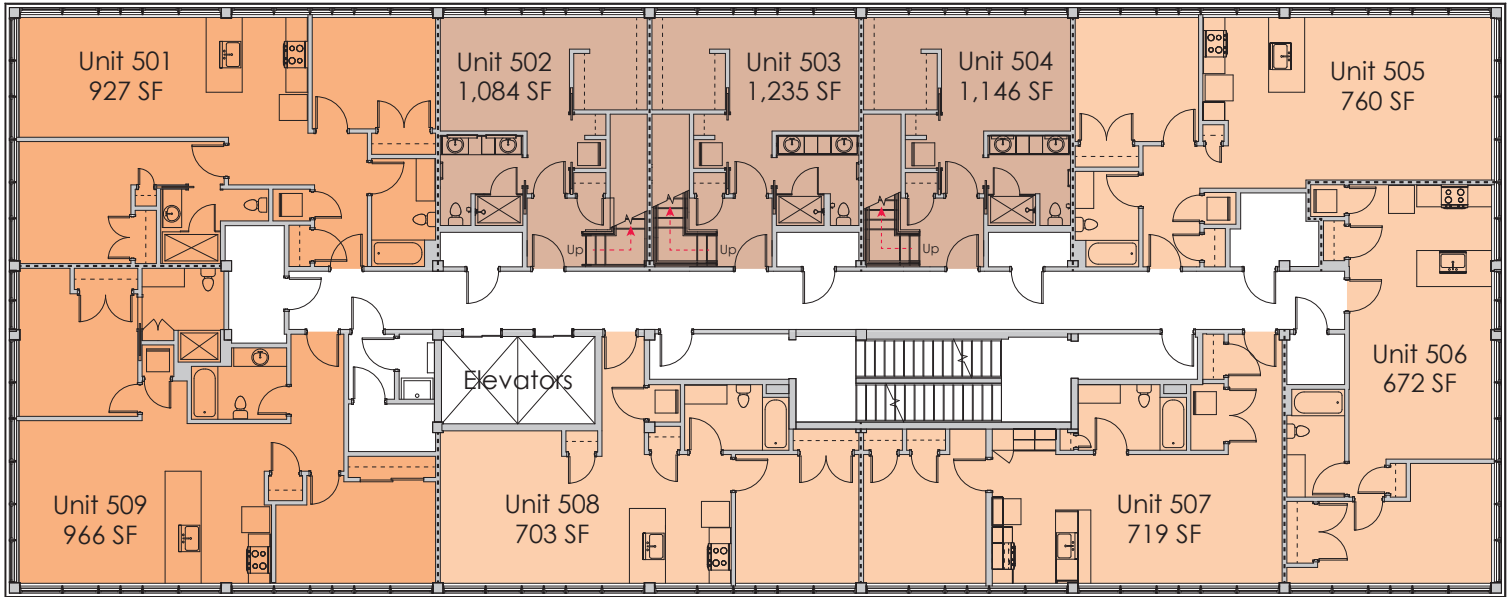

LANCASTER
SQUARE AT GATES
CIRCLE

1275 Delaware Residential Floor Plans

Floors 2-4 Typical Residential Floor Plan

- 1 Bedroom
- 2 Bedroom

5th Floor - Residential Floor Plan

- 1 Bedroom
- 2 Bedroom
- Duplex - 2 Bedroom

6th Floor - Residential Floor Plan

- 1 Bedroom
- 2 Bedroom
- Duplex - 2 Bedroom

Lower Level - Amenities Floor Plan

- Residential Amenities
- Commercial Office

1st Floor - Amenities Floor Plan

- Residential Amenities
- Cafe
- Commercial Office