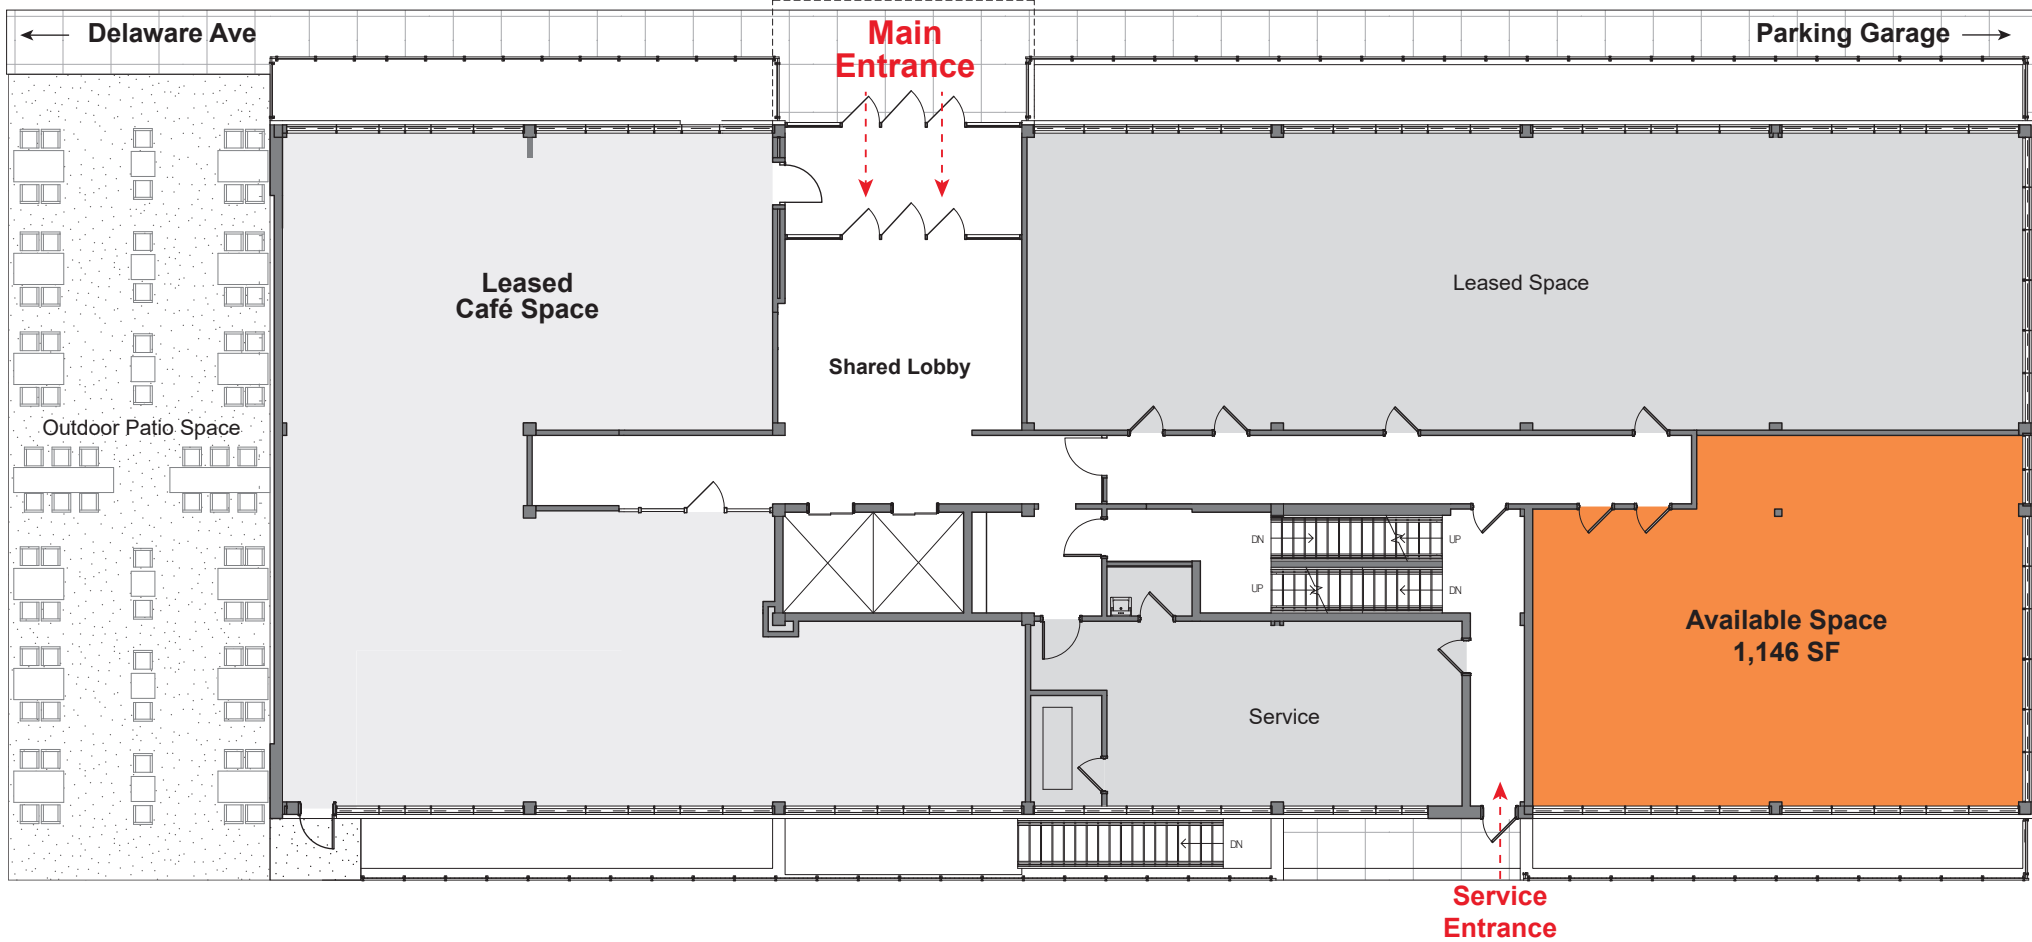

**LANCASTER
SQUARE** AT GATES
CIRCLE

1275 Delaware Office Floor Plan

1st Floor Plan

Lower Level Floor Plan